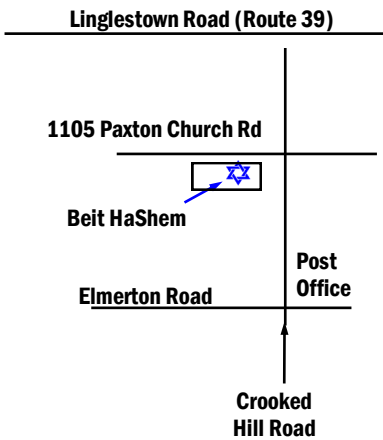

FEB 2021

Monthly Activity Calendar

**MESSIANIC SYNAGOGUE
BEIT HASHEM**

Meets at:
1105 Paxton Church Rd.
Harrisburg, PA 17110

Phone: 717-651-5330

Website:
www.BeitHaShem.org

E-mail:
BeitHaShem@BeitHaShem.org